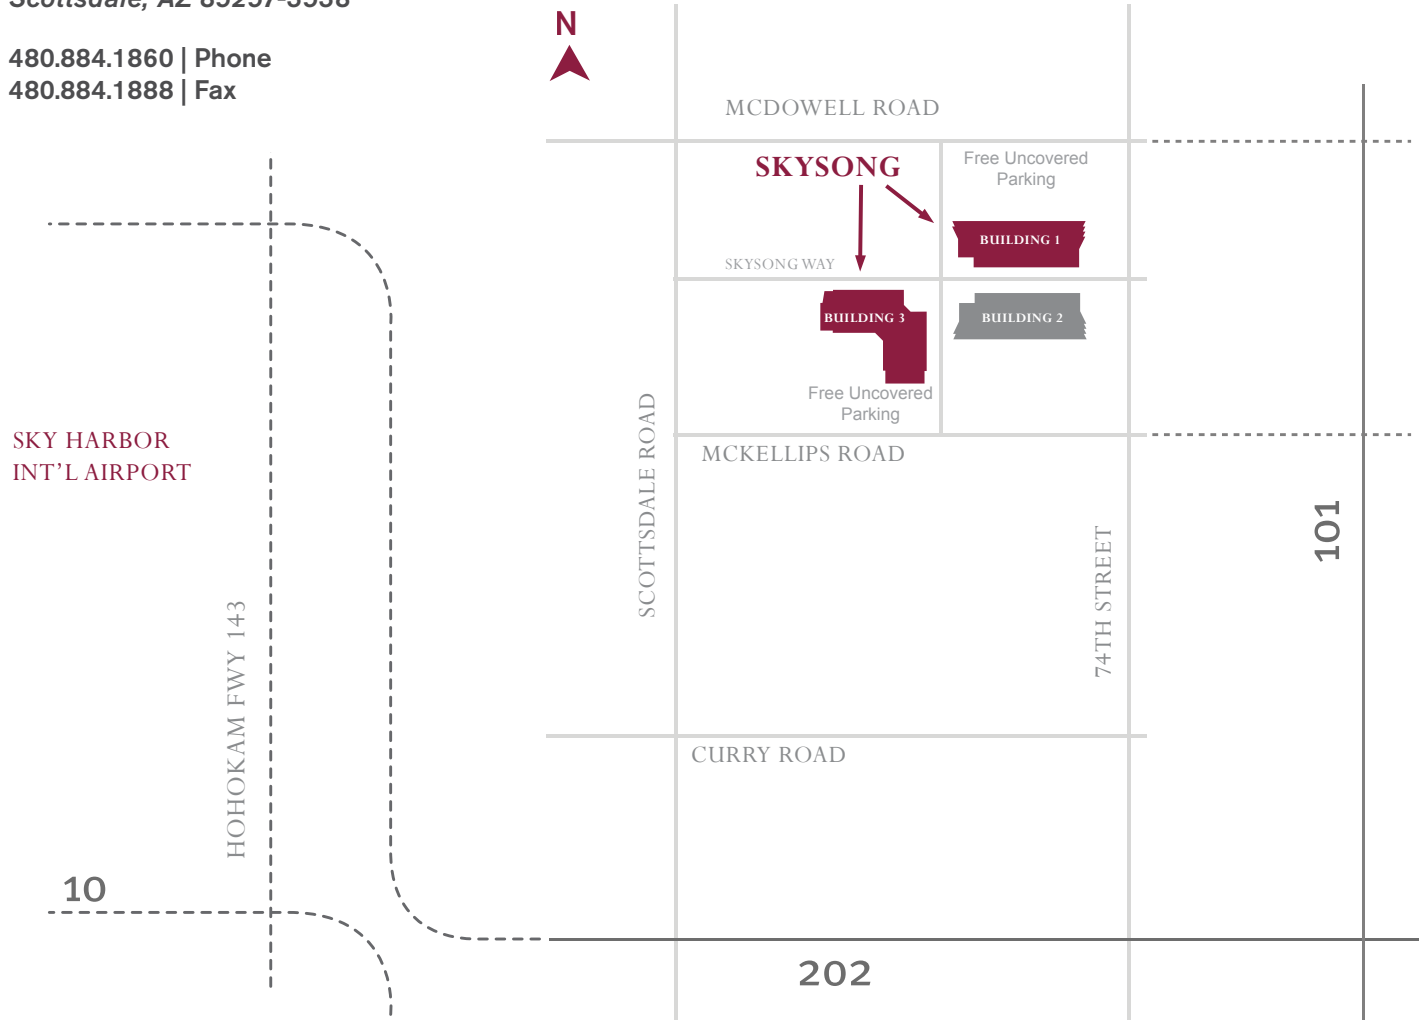

Arizona State University–SkySong
1475 N. Scottsdale Road, Suite 200
Scottsdale, AZ 85257-3538

480.884.1860 | Phone
 480.884.1888 | Fax

From ASU Tempe Campus

Take Rural Road north, which will turn into Scottsdale Road as you enter Scottsdale. Turn right on SkySong Way (just before McDowell Road).

From ASU Polytechnic Campus

Enter the Loop 202 West at Williams Field Road. Drive approximately six miles to the Loop 101 North exit. Take the 101 North to the Loop 202 West (approximately 10 miles). Exit onto Scottsdale Road. Turn right on Scottsdale Road. Turn right on SkySong Way (just before McDowell Road).

From ASU Downtown Campus

Take the I-10 East from Seventh Street. Exit on the Loop 202 East. Exit onto Scottsdale Road. Turn left on Scottsdale Road. Turn right on SkySong Way (just before McDowell Road).

From ASU West Campus

Take the I-17 South about 10 miles to the I-10 East through downtown Phoenix. Exit on the Loop 202 East. Exit on Scottsdale Road. Turn left on Scottsdale Road. Turn right on SkySong Way (just before McDowell Road).